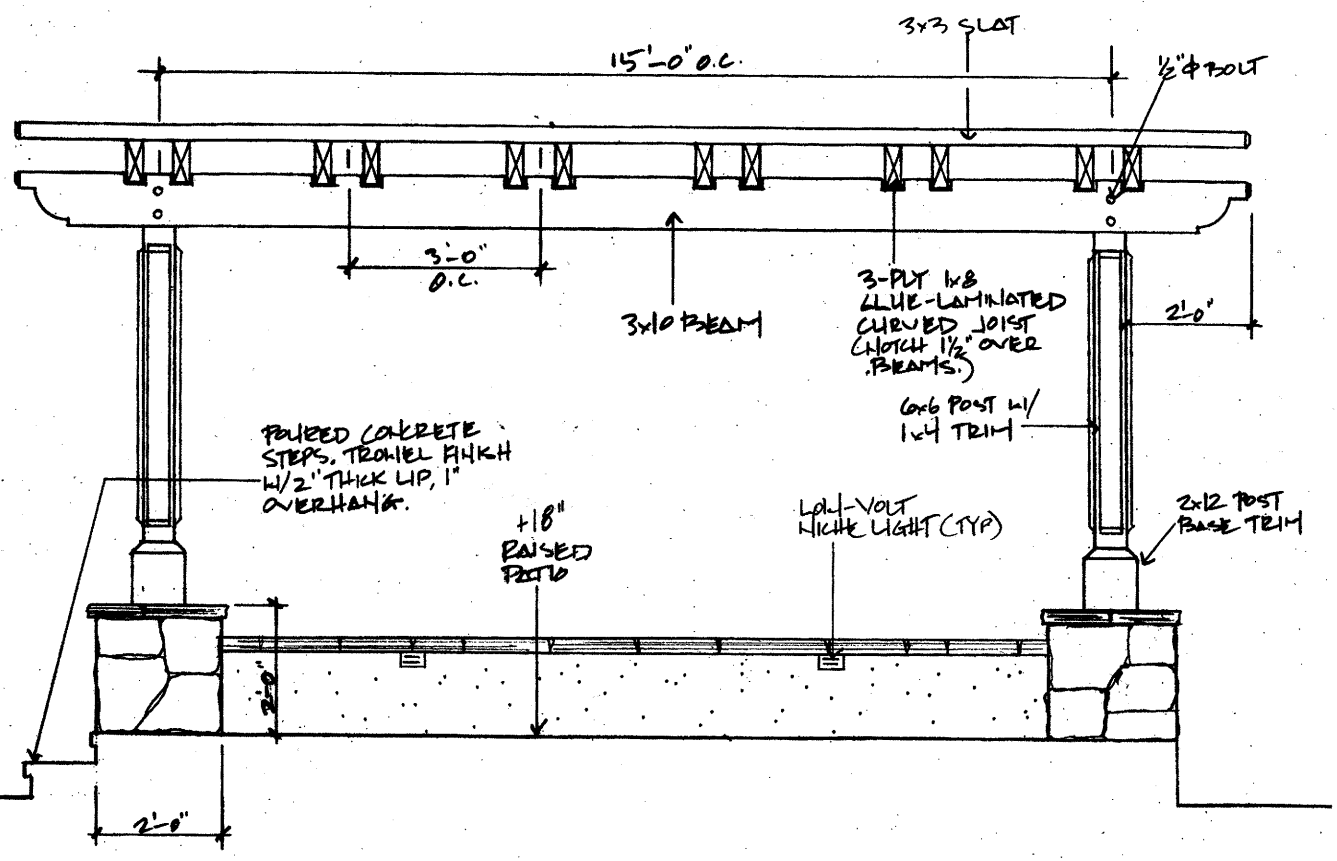

A FIREPLACE PATIO AT POOL - FRONT ELEVATION
SCALE: 1/2" = 1'-0"

B FIREPLACE PATIO AT POOL - SIDE ELEVATION
SCALE: 1/2" = 1'-0"

C GATE W/ T-ARBOR
SCALE: 1/2" = 1'-0"

D ARBOR AT RAISED PATIO - NORTH ELEVATION
SCALE: 1/2" = 1'-0"

E ARBOR AT RAISED PATIO - EAST ELEVATION
SCALE: 1/2" = 1'-0"

F ARBOR AT RAISED PATIO
SCALE: 1/8" = 1'-0"