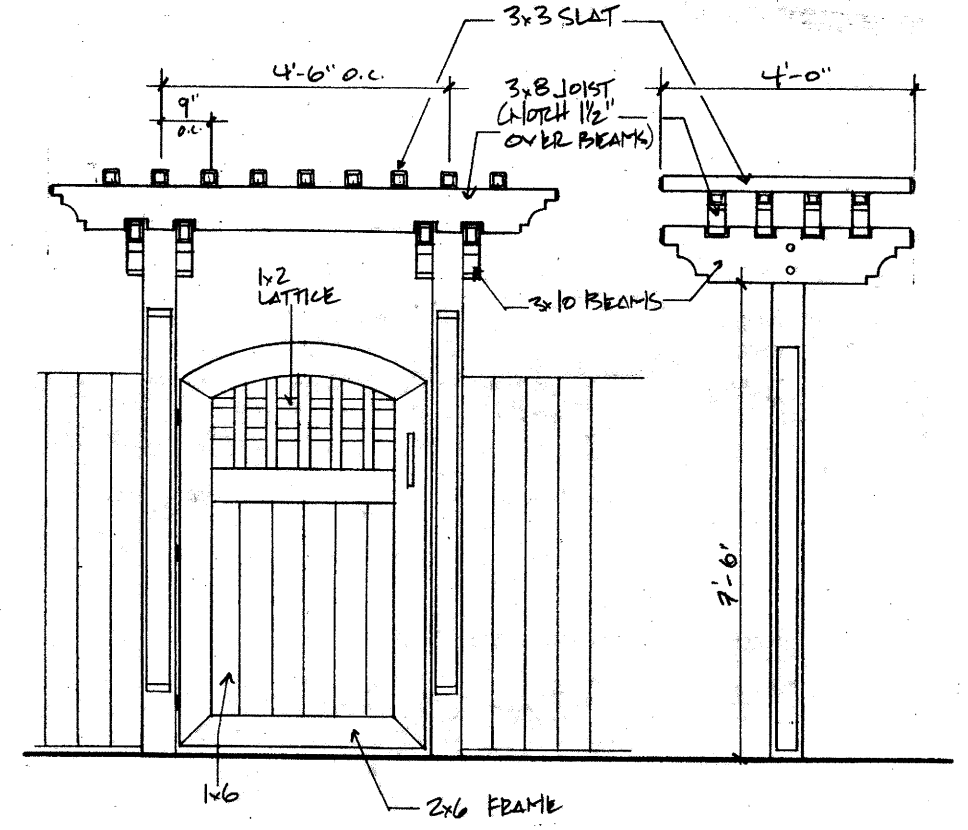

A FIREPLACE PATIO AT POOL - FRONT ELEVATION
SCALE: 1/2" = 1'-0"

B FIREPLACE PATIO AT POOL - SIDE ELEVATION
SCALE: 1/2" = 1'-0"

C GATE W/ T-ARBOR
SCALE: 1/2" = 1'-0"

D ARBOR AT RAISED PATIO - NORTH ELEVATION
SCALE: 1/2" = 1'-0"

E ARBOR AT RAISED PATIO - EAST ELEVATION
SCALE: 1/2" = 1'-0"

F ARBOR AT RAISED PATIO
SCALE: 1/8" = 1'-0"