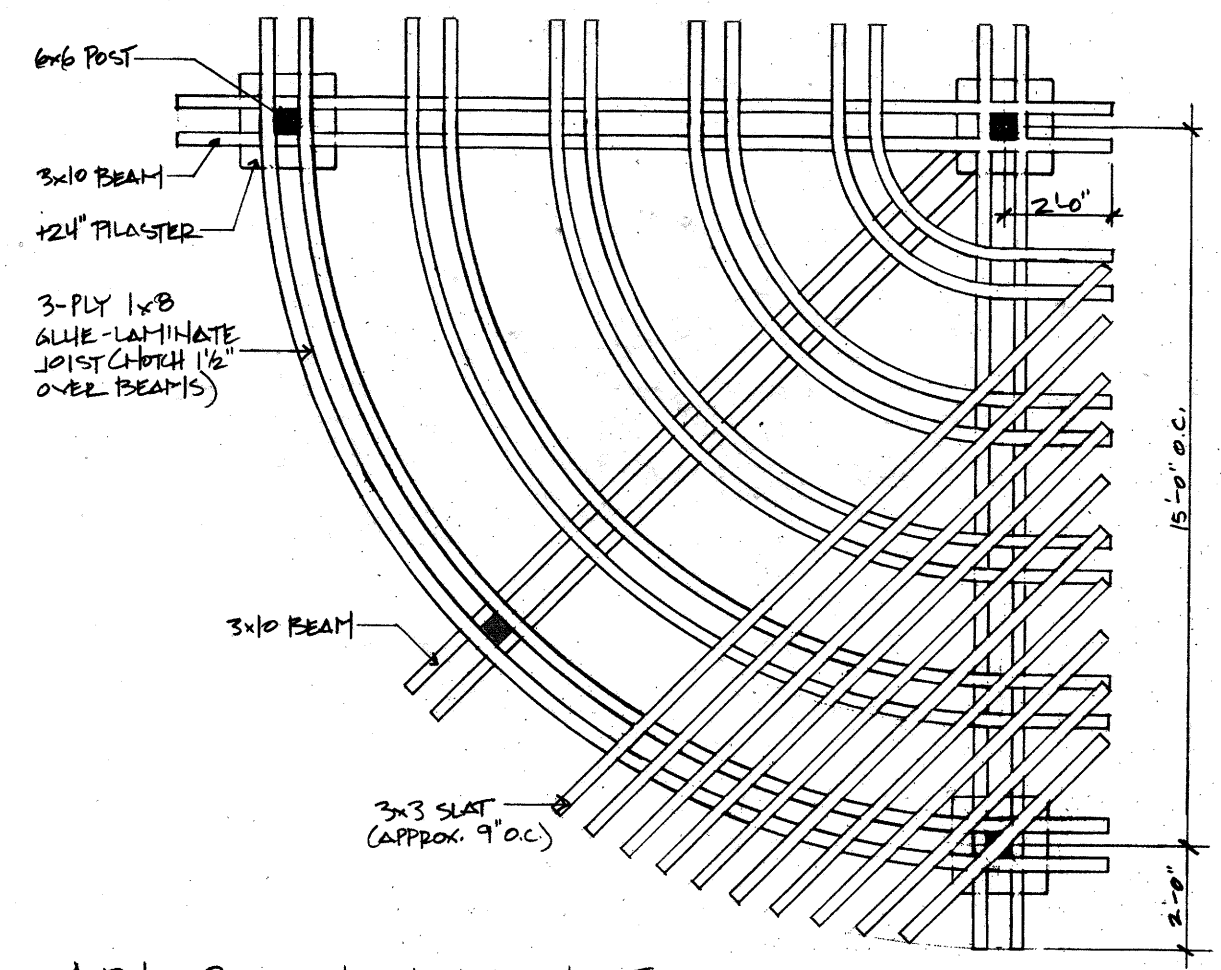

A FIREPLACE PATIO AT POOL - FRONT ELEVATION
SCALE: 1/2" = 1'-0"

B FIREPLACE PATIO AT POOL - SIDE ELEVATION
SCALE: 1/2" = 1'-0"

C GATE W/ T-ARBOR
SCALE: 1/2" = 1'-0"

D ARBOR AT RAISED PATIO - NORTH ELEVATION
SCALE: 1/2" = 1'-0"

E ARBOR AT RAISED PATIO - EAST ELEVATION
SCALE: 1/2" = 1'-0"

F ARBOR AT RAISED PATIO
SCALE: 1/8" = 1'-0"