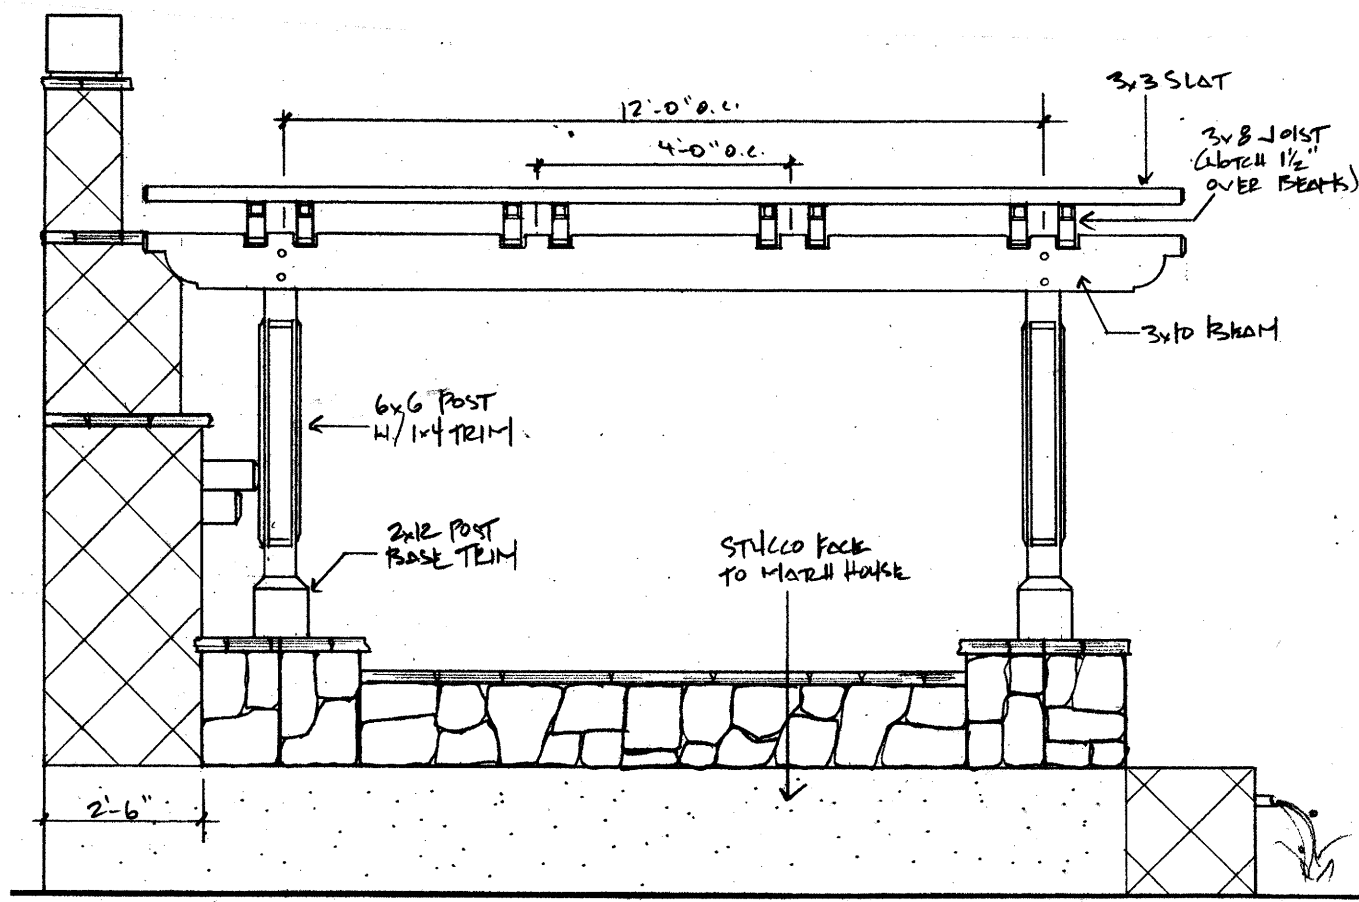

A FIREPLACE PATIO AT POOL - FRONT ELEVATION
SCALE: 1/2" = 1'-0"

B FIREPLACE PATIO AT POOL - SIDE ELEVATION
SCALE: 1/2" = 1'-0"

C GATE W/ T-ARBOR
SCALE: 1/2" = 1'-0"

D ARBOR AT RAISED PATIO - NORTH ELEVATION
SCALE: 1/2" = 1'-0"

E ARBOR AT RAISED PATIO - EAST ELEVATION
SCALE: 1/2" = 1'-0"

F ARBOR AT RAISED PATIO
SCALE: 1/8" = 1'-0"