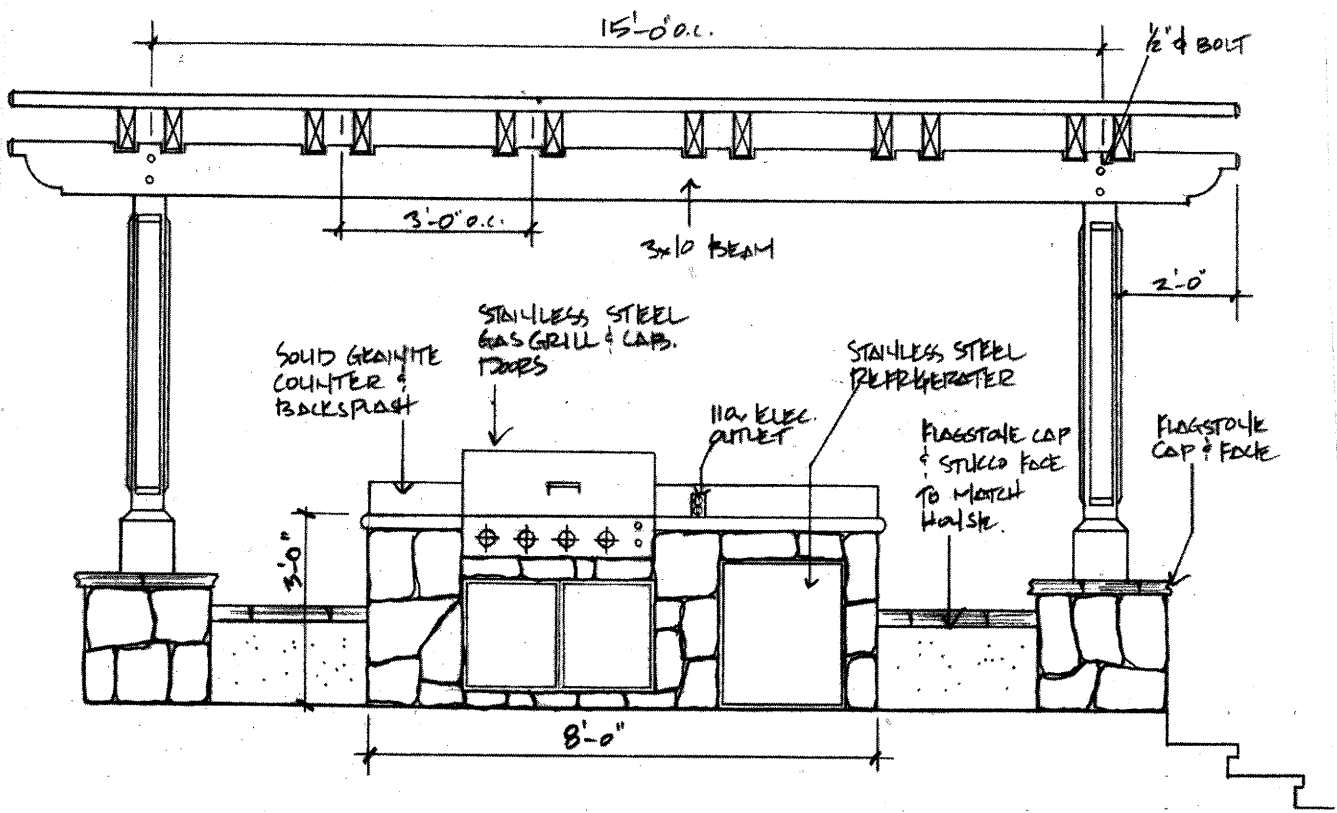

A FIREPLACE PATIO AT POOL - FRONT ELEVATION
SCALE: 1/2" = 1'-0"

B FIREPLACE PATIO AT POOL - SIDE ELEVATION
SCALE: 1/2" = 1'-0"

C GATE W/ T-ARBOR
SCALE: 1/2" = 1'-0"

D ARBOR AT RAISED PATIO - NORTH ELEVATION
SCALE: 1/2" = 1'-0"

E ARBOR AT RAISED PATIO - EAST ELEVATION
SCALE: 1/2" = 1'-0"

F ARBOR AT RAISED PATIO
SCALE: 1/8" = 1'-0"